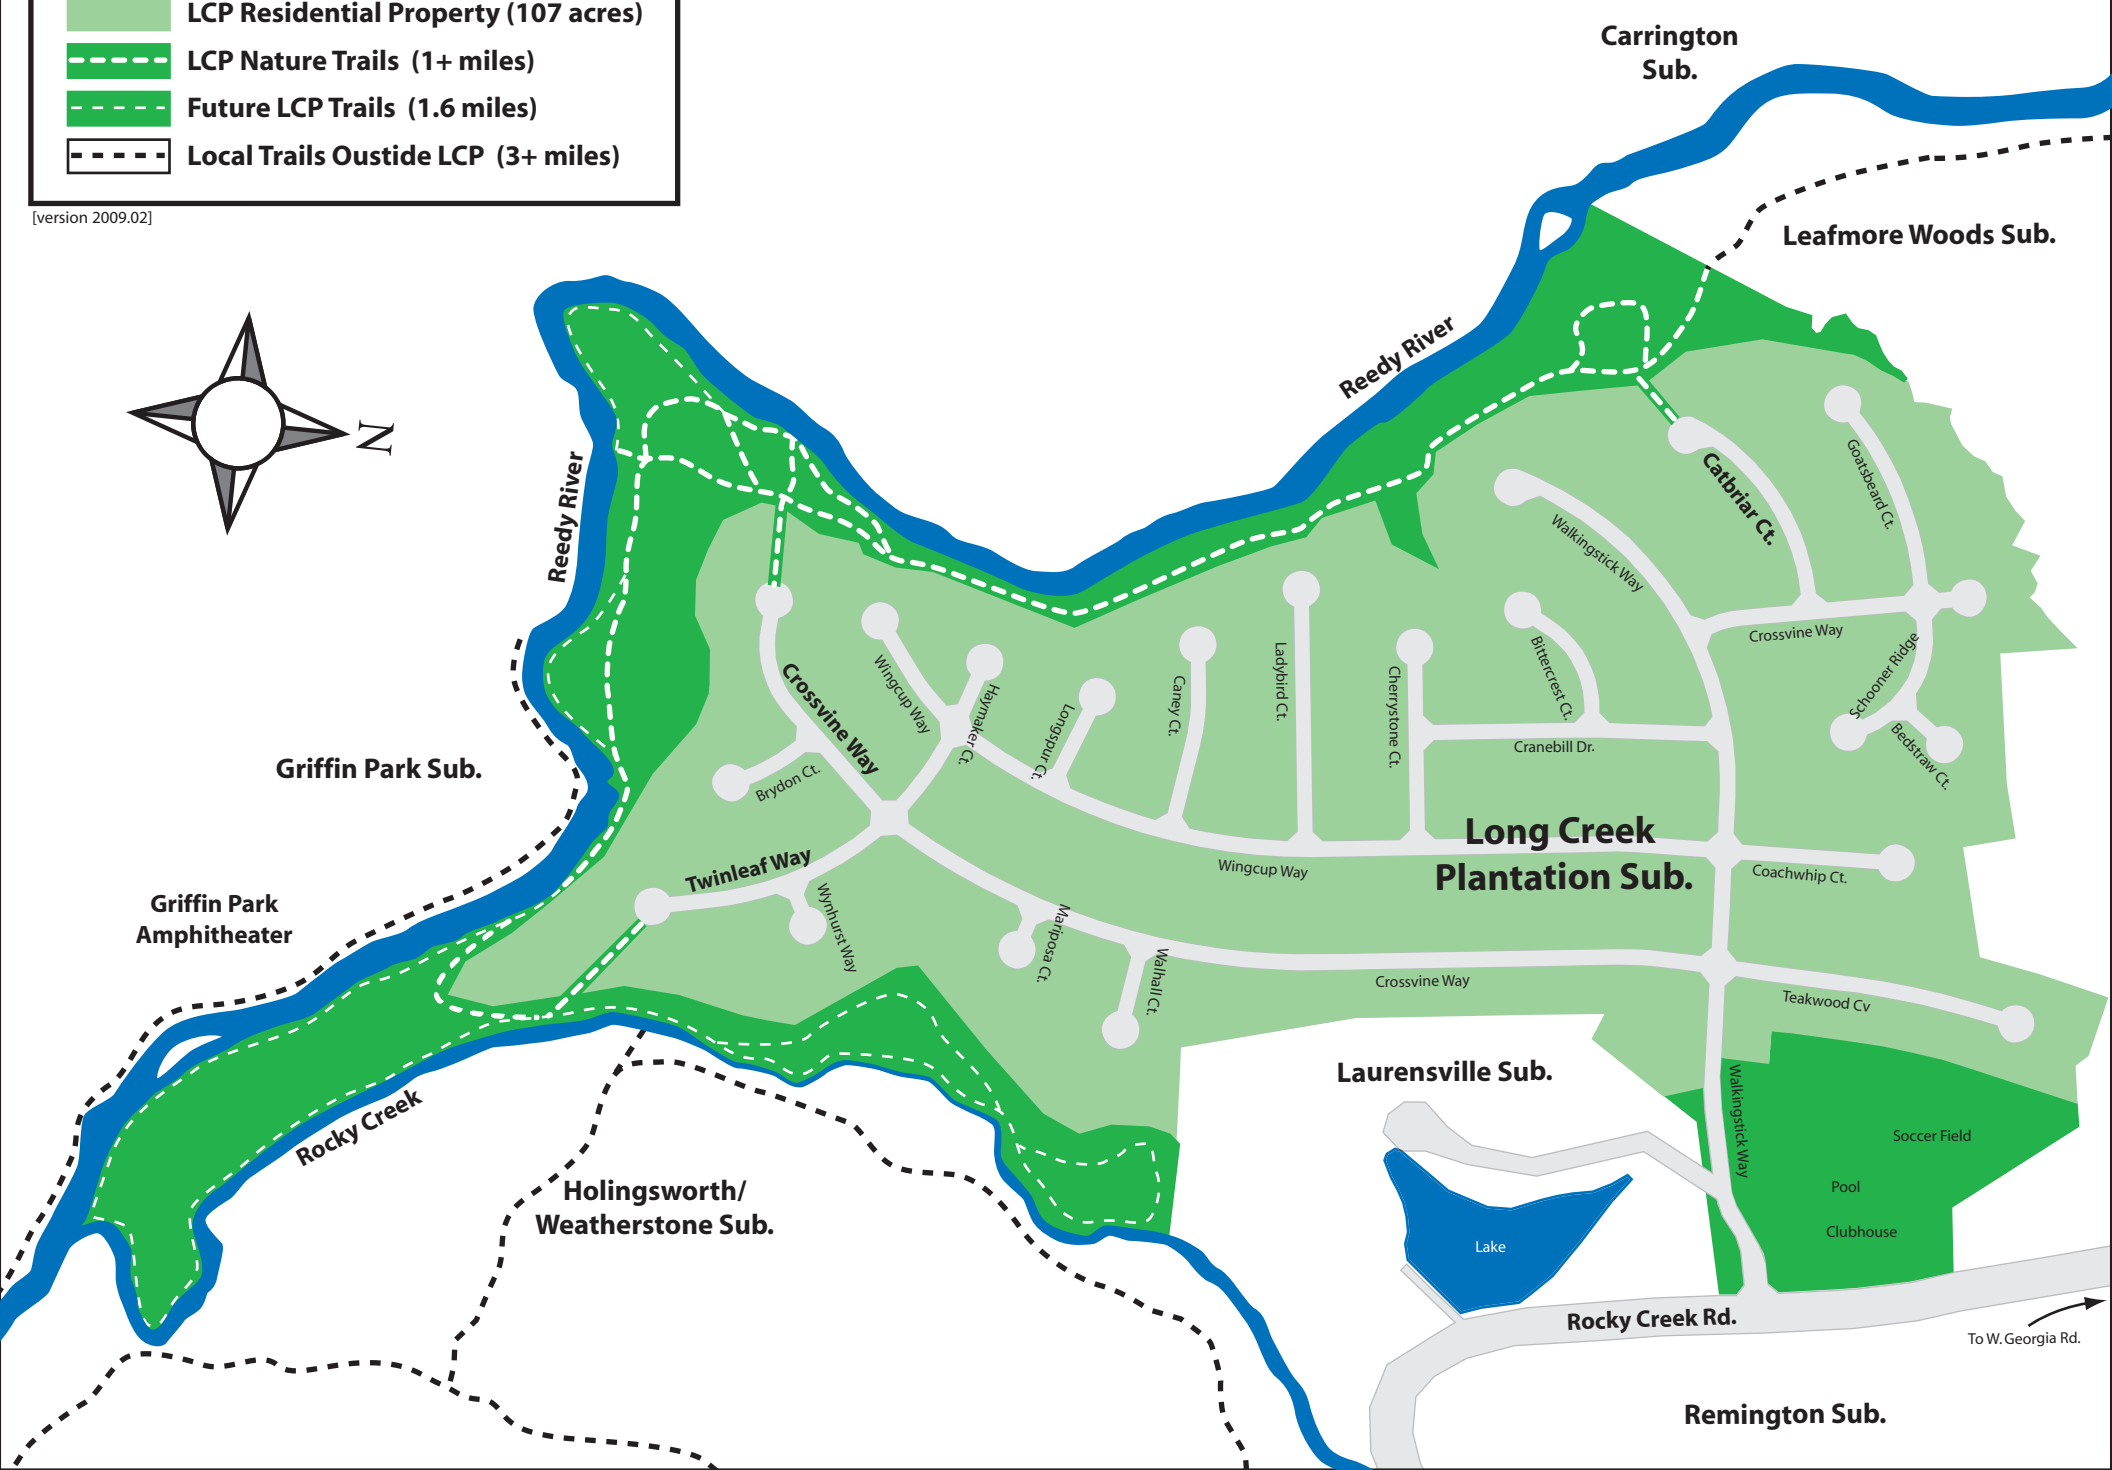

Long Creek Plantation

Simpsonville,
South Carolina

-  Reedy River & Rocky Creek
-  LCP Common Property (65 acres)
-  LCP Residential Property (107 acres)
-  LCP Nature Trails (1+ miles)
-  Future LCP Trails (1.6 miles)
-  Local Trails Outside LCP (3+ miles)

[version 2009.02]

To W. Georgia Rd.